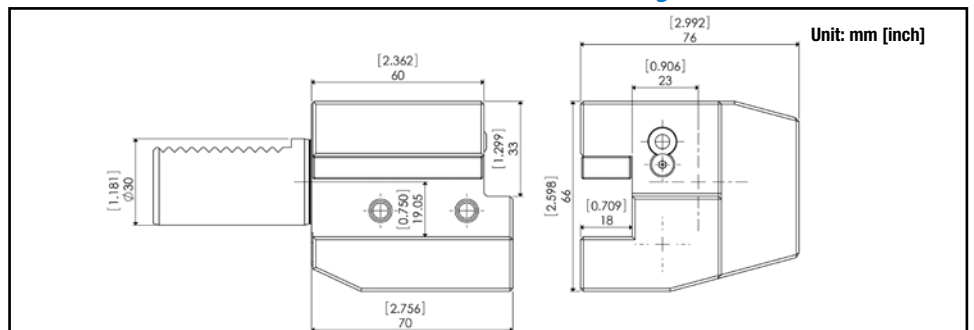

Part #: VDI30-ID75Z-C2

Left Hand Axial Turning Tool