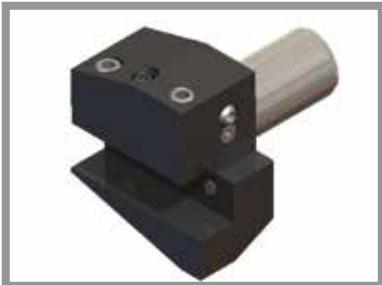

Part #: VDI30-OD20MX-LG-OHB8

Left Hand Long Inverted Radial Turning Tool

Part #: VDI30-OD75X-OHB4

Left Hand Short Inverted Radial Turning Tool

Part #: VDI30-OD20MX-OHB4

Left Hand Short Inverted Radial Turning Tool

Part #: VDI30-ID75Z-C2

Left Hand Axial Turning Tool

Part #: VDI30-ID20MZ-C2

Left Hand Axial Turning Tool