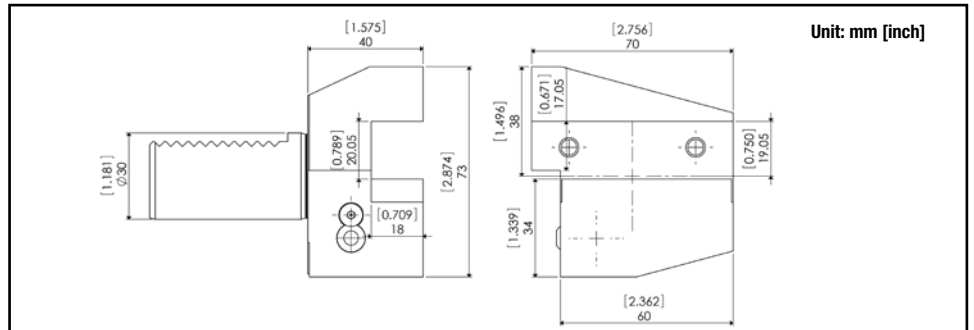

Part #: VDI30-OD20MX-LG-OHB8

Left Hand Long Inverted Radial Turning Tool

Part #: VDI30-OD75X-OHB4

Left Hand Short Inverted Radial Turning Tool

Part #: VDI30-OD20MX-OHB4

Left Hand Short Inverted Radial Turning Tool