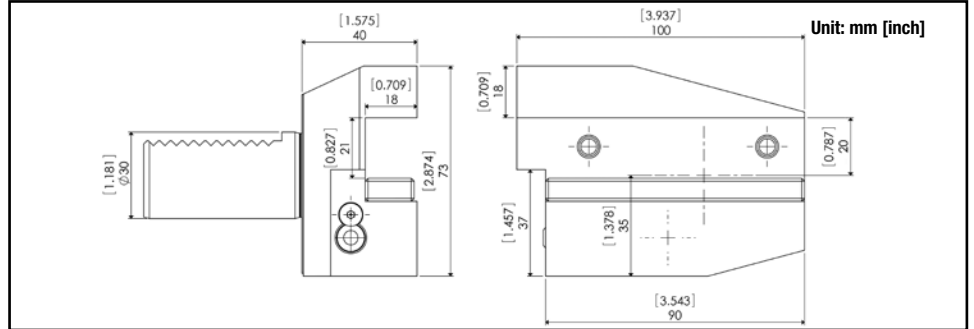

Part #: VDI30-OD20MX-LG-OHB8

Left Hand Long Inverted Radial Turning Tool

Part #: VDI30-OD75X-OHB4

Left Hand Short Inverted Radial Turning Tool

Part #: VDI30-OD20MX-OHB4

Left Hand Short Inverted Radial Turning Tool