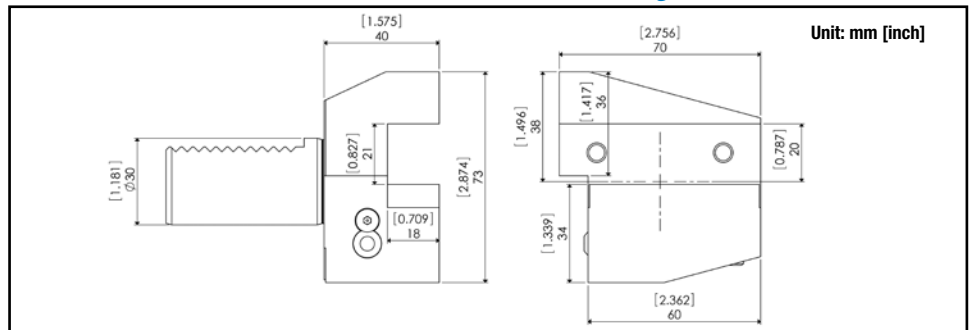

Part #: VDI30-OD20MX-LG-OHB8

Left Hand Long Inverted Radial Turning Tool

Part #: VDI30-OD75X-OHB4

Left Hand Short Inverted Radial Turning Tool

Part #: VDI30-OD20MX-OHB4

Left Hand Short Inverted Radial Turning Tool