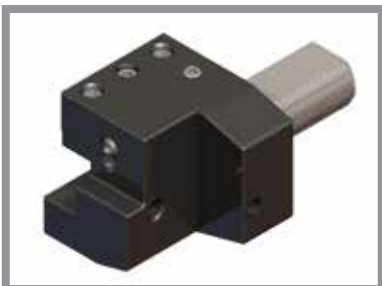

Part #: VDI30-OD20MX-LG-OHB8

Left Hand Long Inverted Radial Turning Tool

Part #: VDI30-OD75X-OHB4

Left Hand Short Inverted Radial Turning Tool

Part #: VDI30-OD20MX-OHB4

Left Hand Short Inverted Radial Turning Tool

Part #: VDI30-ID75Z-C2

Left Hand Axial Turning Tool

Part #: VDI30-ID20MZ-C2

Left Hand Axial Turning Tool